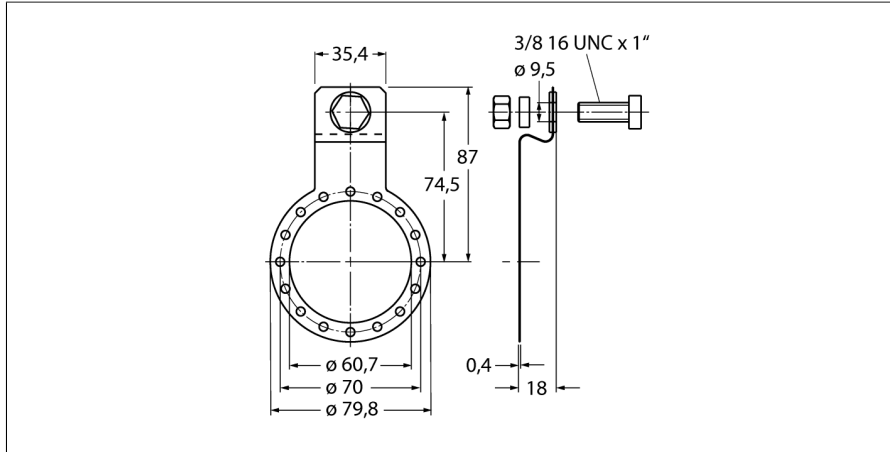

## Mounting Panel

### For Hollow Shaft Encoders

#### RME-5

- Mounting panel
- Short version, reference diameter 149 mm
- For applications with axial play
- Material: stainless steel

Type	RME-5
ID	1544616
Housing material	Stainless steel