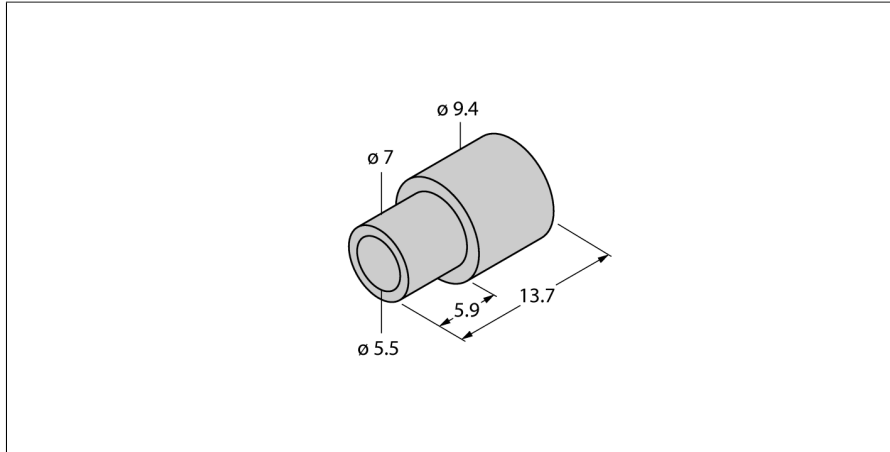

Accessories

Spacer Sleeve

For Angle Sensors RI-QR14 DS-RI-QR14

- Minimum order quantity 2 pcs.

Type	DS-RI-QR14
ID	1590814
Housing material	Metal