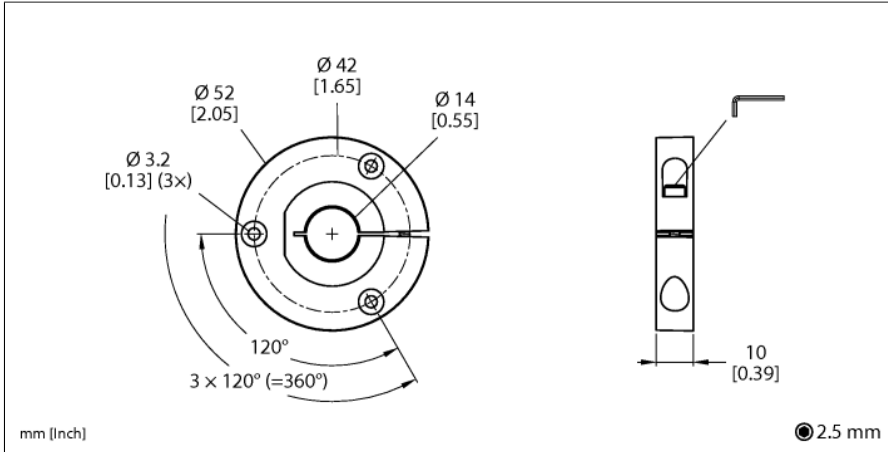

Accessories

Positioning Element

For Encoders RI-QR24

P2-RI-QR24

- Positioning element, for $\varnothing 14$ mm shafts

Type	P2-RI-QR24
ID	1590922
Housing material	Metal/plastic