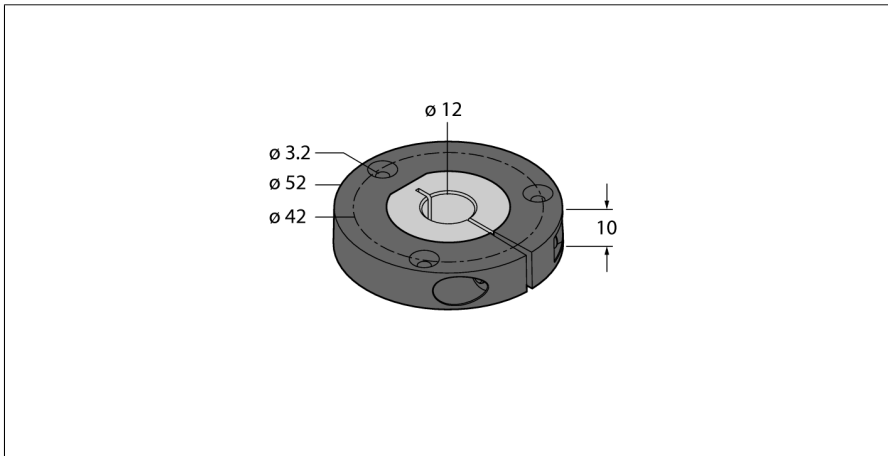

Accessories
Positioning Element
For Encoders RI-QR24
P3-RI-QR24

- Positioning element, for Ø 12 mm shafts

Type designation	P3-RI-QR24
Ident no.	1590923
Housing material	Metal/plastic