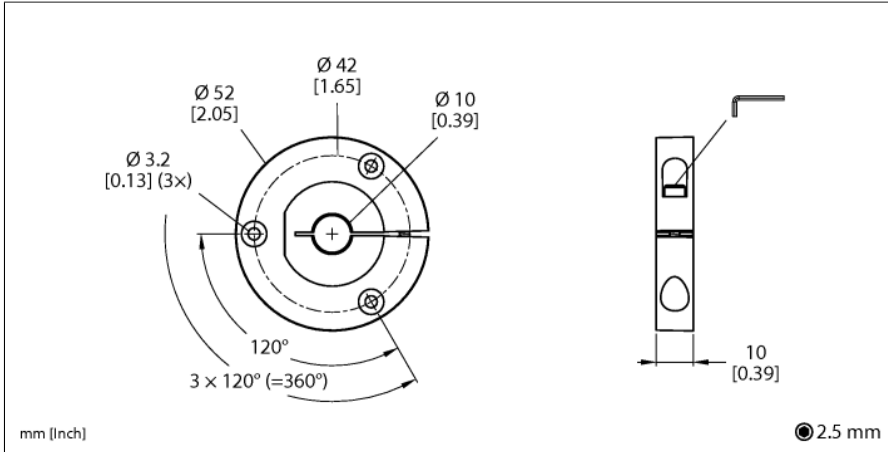

Accessories

Positioning Element For Encoders RI-QR24 P4-RI-QR24

- Positioning element, for $\varnothing 10$ mm shafts

Type	P4-RI-QR24
ID	1590924
Housing material	Metal/plastic