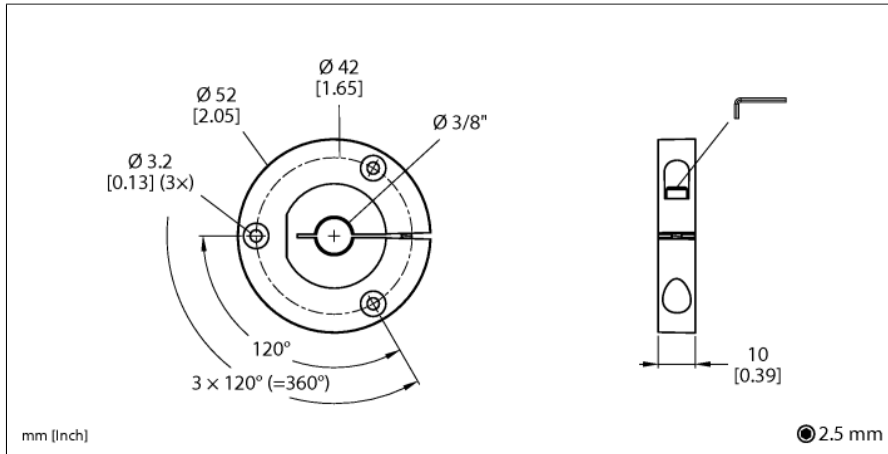

## Positioning Element

### P6-RI-QR24

- Positioning element, for  $\varnothing 3/8''$  shafts

Type	P6-RI-QR24
ID	1590926
Housing material	Metal/plastic