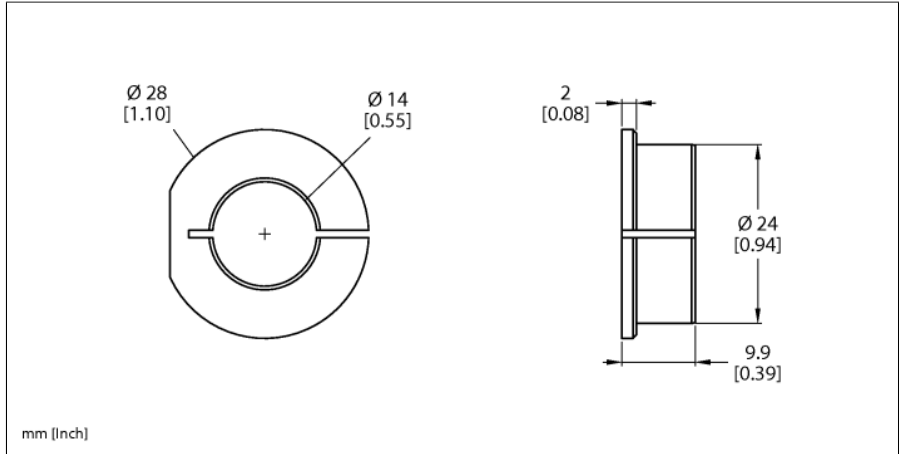

## Adapter Sleeve

### For Encoders RI-QR24 RA2-QR24

- Reducing bush 14 mm

Type	RA2-QR24
ID	1590929
Housing material	Aluminium