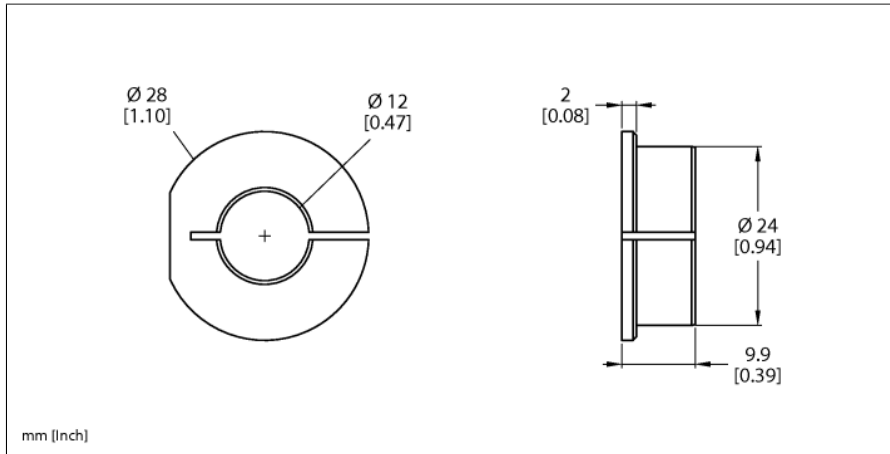

Accessories

Adapter Sleeve

For Encoders RI-QR24 RA3-QR24

- Reducing bush 12 mm

Type	RA3-QR24
ID	1590930
Housing material	Aluminium