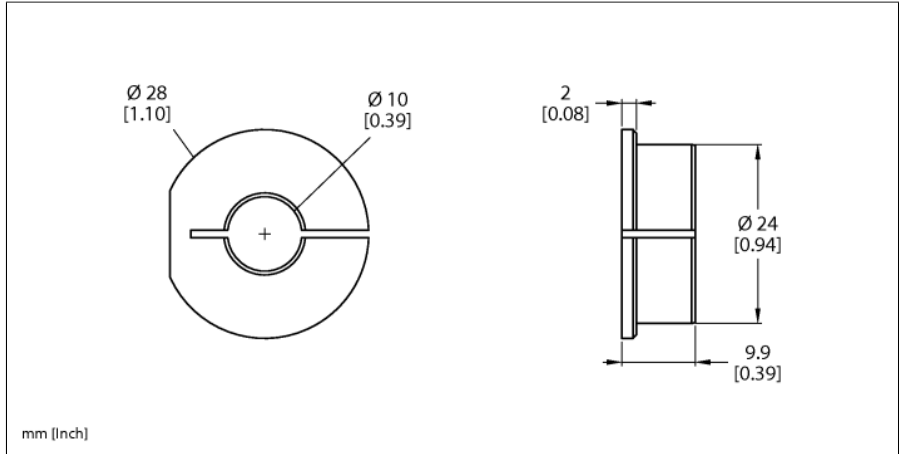

Accessories

Adapter Sleeve

For Encoders RI-QR24 RA4-QR24

■ Reducing bush

Type	RA4-QR24
ID	1590931
Housing material	Aluminium