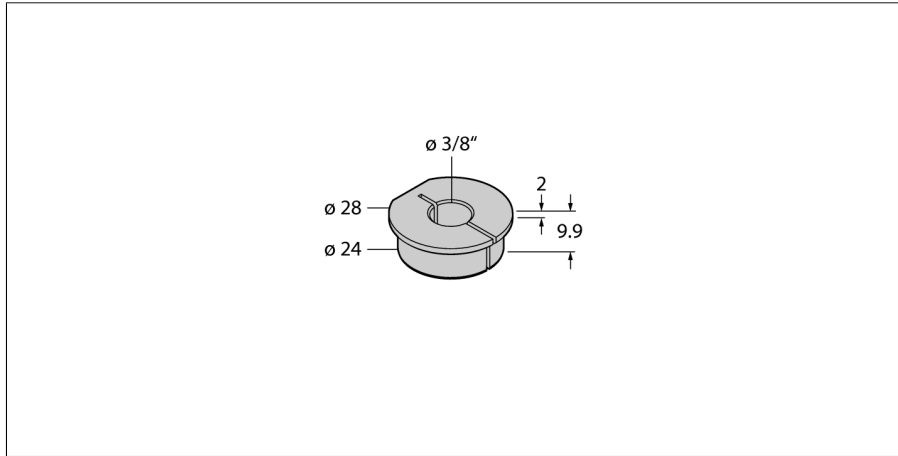

Accessories
Adapter Sleeve
For Encoders RI-QR24
RA6-QR24

■ Reducing bush 3/8"

Type designation	RA6-QR24
Ident no.	1590933
Housing material	Aluminium