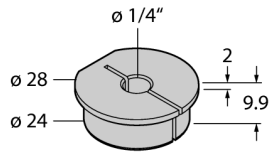

Accessories
Adapter Sleeve
For Encoders RI-QR24
RA7-QR24

- Reducing bush 1/4"

Type designation	RA7-QR24
Ident no.	1590934
Housing material	Aluminium