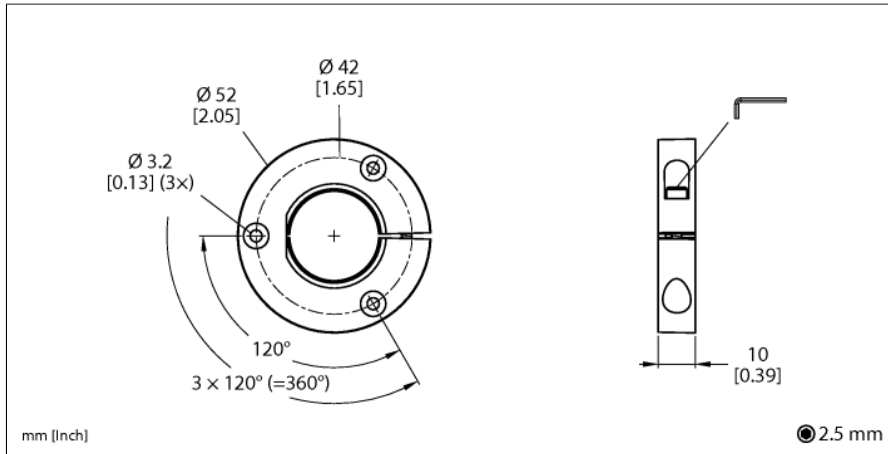

## Positioning Element

### PE1-QR24

- Base unit for positioning element

Type	PE1-QR24
ID	1590937
Housing material	Plastic