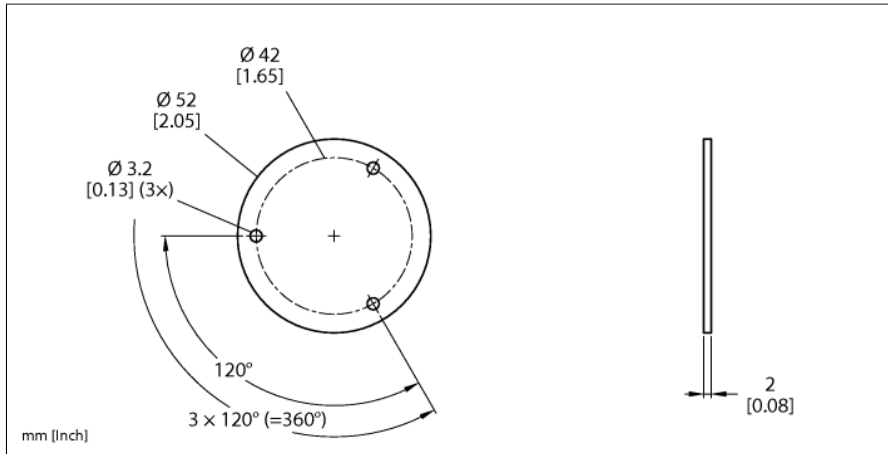

### SP3-QR24

- Positioning element
- Hollow shaft, internal diameter 6 mm
- Incl. mounting option for shaft adapter

Type	SP3-QR24
ID	1590958
Housing material	Aluminium