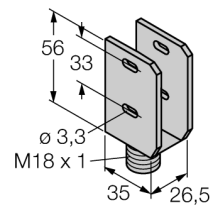

### SMBQS30Y

■ For QS30

Type	SMBQS30Y
ID	3002811
Design	Accessories for rectangular sensor, SMBQS30Y
Housing material	Stainless steel, 1.4401 (AISI 316)