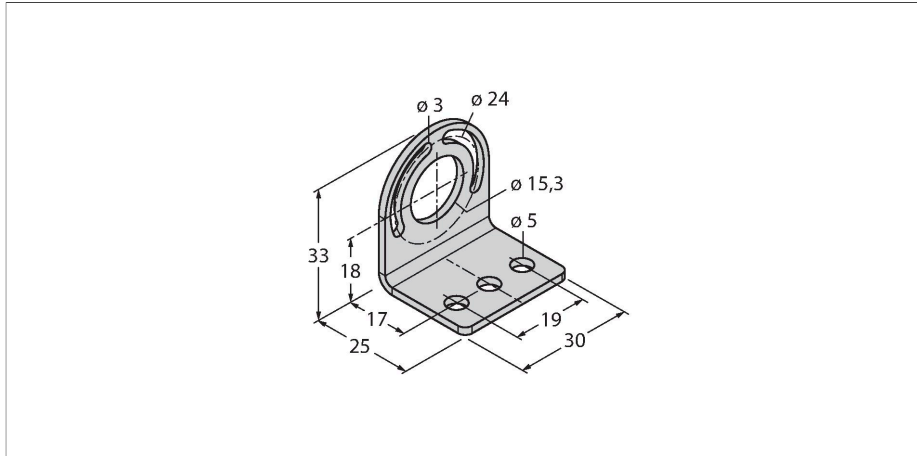

SMBWLS28RA

Accessories – Mounting Bracket

Features

- Angled
- For wall or ceiling mounting of WLS28 work lights
- 2 pieces included
- Screw set included

Technical data

Type	SMBWLS28RA
ID	3015764