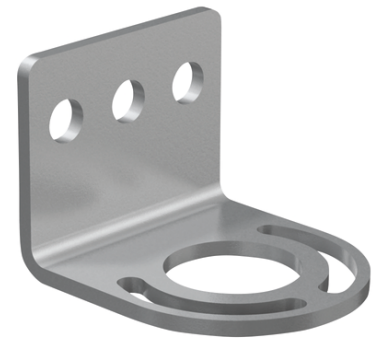

SMBWLS28RA

Accessories – Mounting Bracket

Features

- Angled
- For wall or ceiling mounting of WLS28 work lights
- 2 pieces included
- Screw set included

Technical data

Type	SMBWLS28RA
ID	3015764