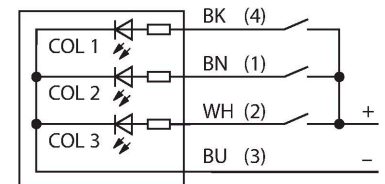

### Features

- LED tower light
- Individually controllable
- Mechanical screw-in thread M30x1.5
- Protection class IP67
- Monochrome: Red (COL 1)
- M12 x 1 connector
- Operating voltage 18...30 VDC

### Functional principle

Multicolor/multifunction display  
 Rugged and well-priced LED tower, easy to install  
 Illuminated segments for clear operator guidance and display of system status.  
 Display of up to 3 colors.  
 Compact devices, no controller required  
 No mounting  
 The wiring diagram shows the PNP input configuration. An instruction leaflet with detailed information about the connection is included with the devices.

### Technical data

Type	CL50RXXPQ
ID	3029002
<b>Signal and display data</b>	
Purpose	LED indicator light
Function	Tower light
Light type	Red
Dimmable	No
Features of color 1	Red, Permanently on, 38 lm
<b>Electrical data</b>	
Operating voltage	18...30 VDC
DC rated operational current	≤ 100 mA
Max. current consumption per color	100 mA
Input type	PNP
Response time typical	< 10 ms
<b>Mechanical data</b>	
Cascadable	No
Design	Smooth barrel, CL50
Dimensions	Ø 50 x 114.2 mm
Housing material	Plastic, ABS/Polycarbonate, Black
Window material	Polycarbonate, diffuse
Electrical connection	Connector, M12 × 1, PVC
Number of cores	4
Ambient temperature	-40...+50 °C
Relative humidity	0...95 %
Protection class	IP67

## Accessories

Dimension drawing	Type	ID	
	RKC4.4T-2/TEL	6625013	Connection cable, M12 female connector, straight, 4-pin, cable length: 2 m, jacket material: PVC, black; cULus approval
	WKC4.4T-2/TEL	6625025	Connection cable, M12 female connector, angled, 4-pin, cable length: 2 m, jacket material: PVC, black; cULus approval