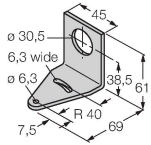

### Technical data

Type	CL50RXXPQ
ID	3029002
<b>Signal and display data</b>	
Purpose	LED indicator light
Function	Tower light
Light type	Red
Dimmable	No
Features of color 1	Red, Permanently on, 38 lm
<b>Electrical data</b>	
Operating voltage	18...30 VDC
DC rated operational current	≤ 100 mA
Max. current consumption per color	100 mA
Input type	PNP
Response time typical	< 10 ms
<b>Mechanical data</b>	
Cascadable	No
Design	Smooth barrel, CL50
Dimensions	Ø 50 x 114.2 mm
Housing material	Plastic, ABS/Polycarbonate, Black
Window material	Polycarbonate, diffuse
Electrical connection	Connector, M12 × 1, PVC
Number of cores	4
Ambient temperature	-40...+50 °C
Relative humidity	0...95 %
Protection class	IP67

## Accessories

SMB30A

3032723

Mounting bracket, rectangular, stainless steel, for sensors with 30mm thread

SMB30SC

3052521

Mounting bracket, PBT black, for sensors with 30 mm thread, rotatable

## Accessories

Dimension drawing	Type	ID	
	RKC4.4T-2/TEL	6625013	Connection cable, M12 female connector, straight, 4-pin, cable length: 2 m, jacket material: PVC, black; cULus approval
	WKC4.4T-2/TEL	6625025	Connection cable, M12 female connector, angled, 4-pin, cable length: 2 m, jacket material: PVC, black; cULus approval