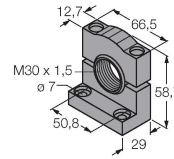

### Technical data

Type	CL50RXXPQ
ID	3029002
<b>Signal and display data</b>	
Purpose	LED indicator light
Function	Tower light
Light type	Red
Dimmable	No
Features of color 1	Red, Permanently on, 38 lm
<b>Electrical data</b>	
Operating voltage	18...30 VDC
DC rated operational current	≤ 100 mA
Max. current consumption per color	100 mA
Input type	PNP
Response time typical	< 10 ms
<b>Mechanical data</b>	
Cascadable	No
Design	Smooth barrel, CL50
Dimensions	Ø 50 x 114.2 mm
Housing material	Plastic, ABS/Polycarbonate, Black
Window material	Polycarbonate, diffuse
Electrical connection	Connector, M12 × 1, PVC
Number of cores	4
Ambient temperature	-40...+50 °C
Relative humidity	0...95 %
Protection class	IP67

## Accessories

SMB30A

3032723

Mounting bracket, rectangular, stainless steel, for sensors with 30mm thread

SMB30SC

3052521

Mounting bracket, PBT black, for sensors with 30 mm thread, rotatable

## Accessories

Dimension drawing	Type	ID	
	RKC4.4T-2/TEL	6625013	Connection cable, M12 female connector, straight, 4-pin, cable length: 2 m, jacket material: PVC, black; cULus approval
	WKC4.4T-2/TEL	6625025	Connection cable, M12 female connector, angled, 4-pin, cable length: 2 m, jacket material: PVC, black; cULus approval