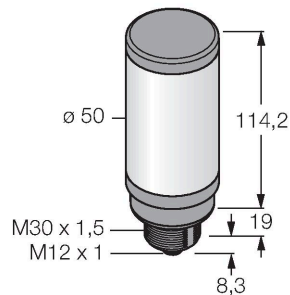

### Features

- LED tower light
- Individually controllable
- Mechanical screw-in thread M30x1.5
- Protection class IP67
- Monochrome: Red (COL 1)
- M12 x 1 connector
- Operating voltage 18...30 VDC

### Technical data

Type	CL50RXXPQ
ID	3029002
<b>Signal and display data</b>	
Purpose	LED indicator light
Function	Tower light
Light type	Red
Dimmable	No
Features of color 1	Red, Permanently on, 38 lm
<b>Electrical data</b>	
Operating voltage	18...30 VDC
DC rated operational current	≤ 100 mA
Max. current consumption per color	100 mA
Input type	PNP
Response time typical	< 10 ms
<b>Mechanical data</b>	
Cascadable	No
Design	Smooth barrel, CL50
Dimensions	Ø 50 x 114.2 mm
Housing material	Plastic, ABS/Polycarbonate, Black
Window material	Polycarbonate, diffuse
Electrical connection	Connector, M12 × 1, PVC
Number of cores	4
Ambient temperature	-40...+50 °C
Relative humidity	0...95 %
Protection class	IP67

## Accessories

Dimension drawing	Type	ID	
	RKC4.4T-2/TEL	6625013	Connection cable, M12 female connector, straight, 4-pin, cable length: 2 m, jacket material: PVC, black; cULus approval
	WKC4.4T-2/TEL	6625025	Connection cable, M12 female connector, angled, 4-pin, cable length: 2 m, jacket material: PVC, black; cULus approval