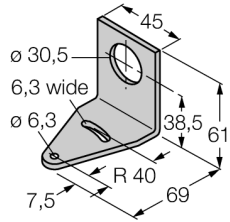

## Mounting Bracket

### SMB30A

- M30 feedthrough
- For sensors with 30 mm thread

Type	SMB30A
ID	3032723
Design	Accessories for threaded barrel, SMB30A
Housing material	Metal, 1.4401 (AISI 316)