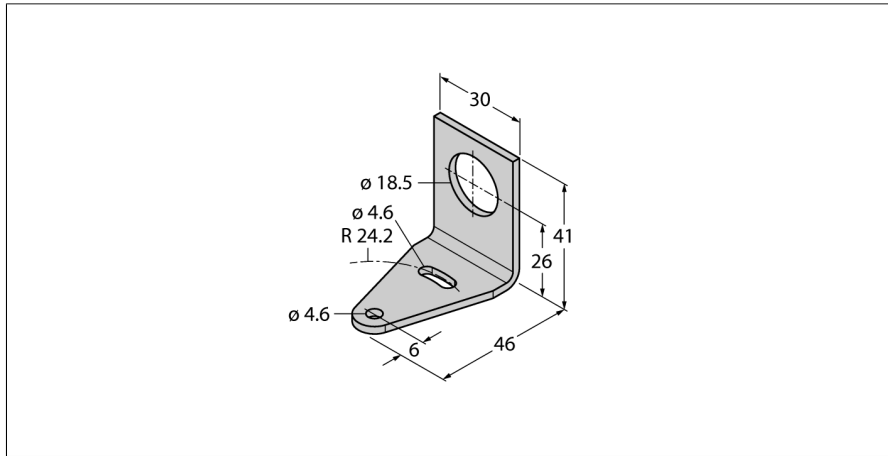

## Mounting Bracket

### SMB18A

- Mounting bracket
- M18
- Stainless steel

Type	SMB18A
ID	3033200
Design	Accessories for threaded barrel, SMB18A
Housing material	Metal, 1.4401 (AISI 316)