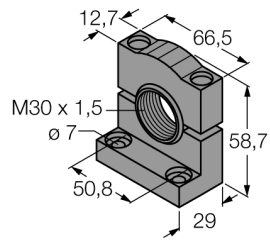

## Mounting Bracket

### SMB30SC

- Mounting bracket
- Plastic, black
- For 30 mm thread
- You need 2 M7 nuts, key metrics 11 for wall installation as well as 2 M7 screws; not included in the delivery

Type	SMB30SC
ID	3052521
Design	Accessories for threaded barrel, SMB30SC
Housing material	Plastic, Polyester