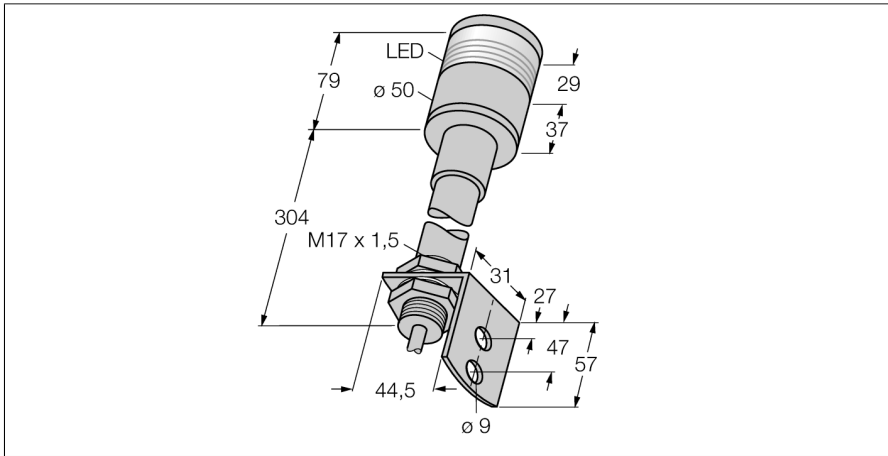

Safety Technology

Muting Lamp

SSA-ML-W

- Operating voltage 20...28 V AC/DC
- Light visible all round
- Cable connection, 2-pin

Wiring Diagram

Type	SSA-ML-W
ID	3062095
Function	Muting lamp
Light type	White
Operating voltage	20...28 VDC
Operating voltage	20VAC
Lens	plastic, Acrylic
Electrical connection	Cable
Number of cores	2
Ambient temperature	-30...+60 °C
Protection class	IP54