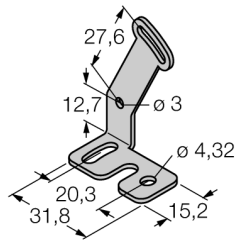

## Mounting Bracket

### SMBQS18AF

- Mounting bracket
- Stainless steel
- For QS18...AF

Type	SMBQS18AF
ID	3067467
Design	Accessories for rectangular sensor, SMBQS18AF
Housing material	Stainless steel, 1.4401 (AISI 316)