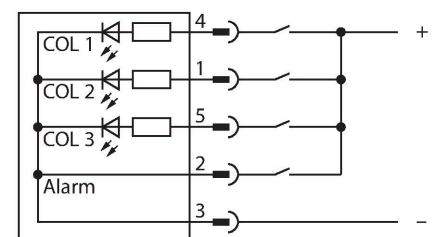

K50LGRAL1YPQ

LED Indicator – Beacon with Audible Signal

Features

- LED all-round visible
- Continuous signal: 95dB
- Individually controllable
- Mechanical screw-in thread M30x1.5
- Protection class IP50
- Multicolor: Green (COL 1) / Red (COL 2) / Yellow (COL 3)
- Male M12 x 1, 5-pin
- Operating voltage 18...30 VDC

Wiring diagram

Functional principle

The rugged and IP50 rated LED is qualified for industrial environments. Depending on the connection, one of the three colors lights steady for the duration of a PNP input signal.

Technical data

Type	K50LGRAL1YPQ
ID	3079478
Signal and display data	
Purpose	LED indicator light
Function	Spotlight
Light type	Green Red Yellow
Dimmable	No
Features of color 1	Green, Permanently on
Features of color 2	Red
Features of color 3	Yellow
Features of color 4	Yellow
Acoustic signal	Continuous tone, 95 dB
Electrical data	
Operating voltage	18...30 VDC
DC rated operational current	≤ 40 mA
Max. current consumption per color	40 mA
Max. current consumption of beeper	40 mA
Input type	PNP
Response time typical	< 10 ms
Mechanical data	
Cascadable	No
Design	Dome, K50L
Dimensions	Ø 50 x 68 mm
Housing material	Plastic, PC PC, Black

Dimension drawing	Type	ID	
	RKC4.5T-2/TEL	6625016	Connection cable, M12 female connector, straight, 5-pin, cable length: 2 m, jacket material: PVC, black; cULus approval
	WKC4.5T-2/TEL	6625028	Connection cable, M12 female connector, angled, 5-pin, cable length: 2 m, jacket material: PVC, black; cULus approval