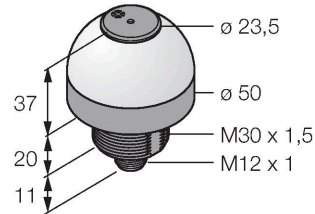

K50LGRAL1YPQ

LED Indicator – Beacon with Audible Signal

Features

- LED all-round visible
- Continuous signal: 95dB
- Individually controllable
- Mechanical screw-in thread M30x1.5
- Protection class IP50
- Multicolor: Green (COL 1) / Red (COL 2) / Yellow (COL 3)
- Male M12 x 1, 5-pin
- Operating voltage 18...30 VDC

Wiring diagram

Functional principle

The rugged and IP50 rated LED is qualified for industrial environments. Depending on the connection, one of the three colors lights steady for the duration of a PNP input signal.

Technical data

Type	K50LGRAL1YPQ
ID	3079478
Signal and display data	
Purpose	LED indicator light
Function	Spotlight
Light type	Green Red Yellow
Dimmable	No
Features of color 1	Green, Permanently on
Features of color 2	Red
Features of color 3	Yellow
Features of color 4	Yellow
Acoustic signal	Continuous tone, 95 dB
Electrical data	
Operating voltage	18...30 VDC
DC rated operational current	≤ 40 mA
Max. current consumption per color	40 mA
Max. current consumption of beeper	40 mA
Input type	PNP
Response time typical	< 10 ms
Mechanical data	
Cascadable	No
Design	Dome, K50L
Dimensions	Ø 50 x 68 mm
Housing material	Plastic, PC PC, Black

Dimension drawing	Type	ID	
	RKC4.5T-2/TEL	6625016	Connection cable, M12 female connector, straight, 5-pin, cable length: 2 m, jacket material: PVC, black; cULus approval
	WKC4.5T-2/TEL	6625028	Connection cable, M12 female connector, angled, 5-pin, cable length: 2 m, jacket material: PVC, black; cULus approval