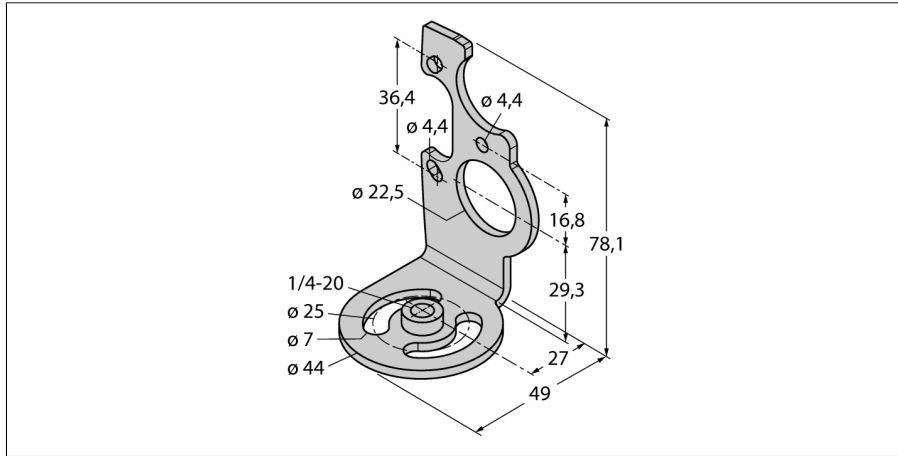

**Vision systems
Mounting accessories
For iVu Vision sensor
SMBIVURAL**

■ Rectangular, left side

Type code	SMBIVURAL
Ident no.	3082546
Dimensions	78.1 x 44 x 49 mm
Housing material	stainless steel