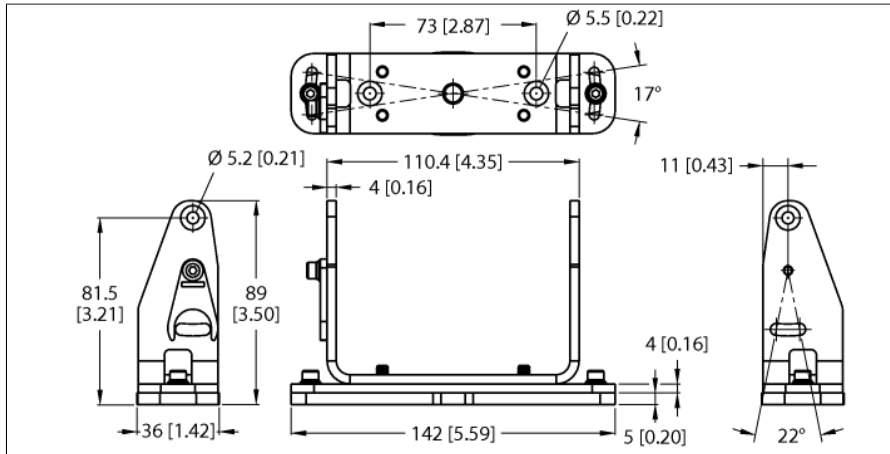

## Mounting Bracket

#### SXA-MBK-1

- Mounting Bracket
- Adjustable tilt and roll

Type	SXA-MBK-1
ID	3806734