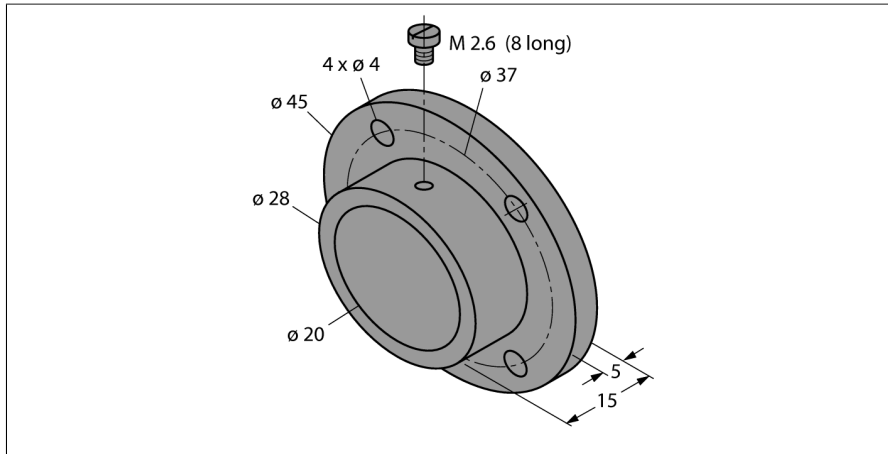

## Mounting Flange For Flow Sensors FSK-20P

- Mounting flange for FCS-K20
- Plastic material

ID	6873010
Type	FSK-20P
Housing material	Plastic