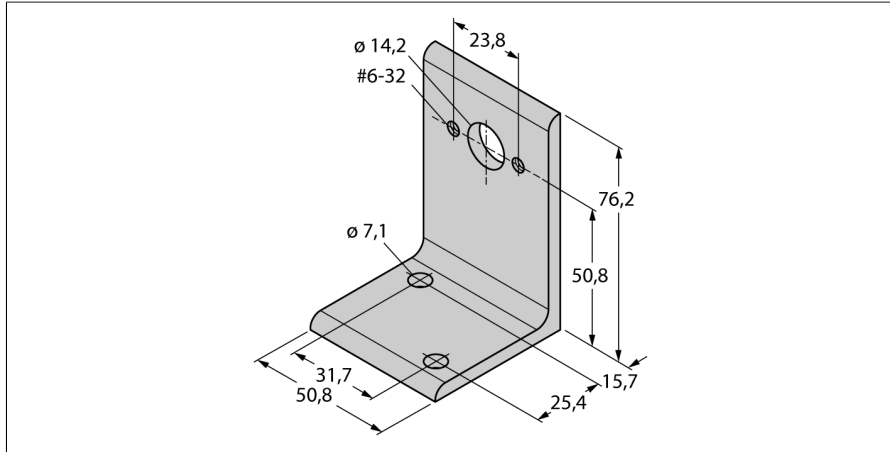

Accessories

Mounting Bracket

For LTX Linear Position Sensors

MMB-R10

- Mounting bracket for positioning element

Type	MMB-R10
ID	6900004