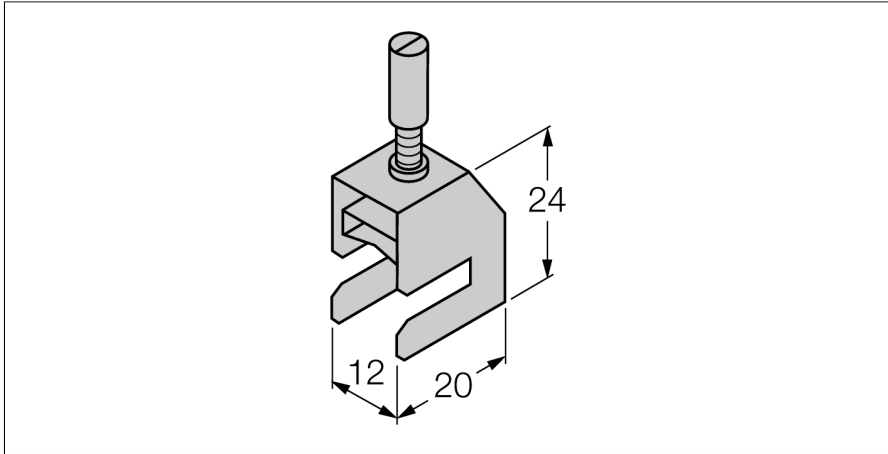

excom I/O System
Phoenix Shield Terminal, PU 10 pieces
SK8

- Shield terminal for bus bars

Type	SK8
ID	6900360

Displays/Operating elements