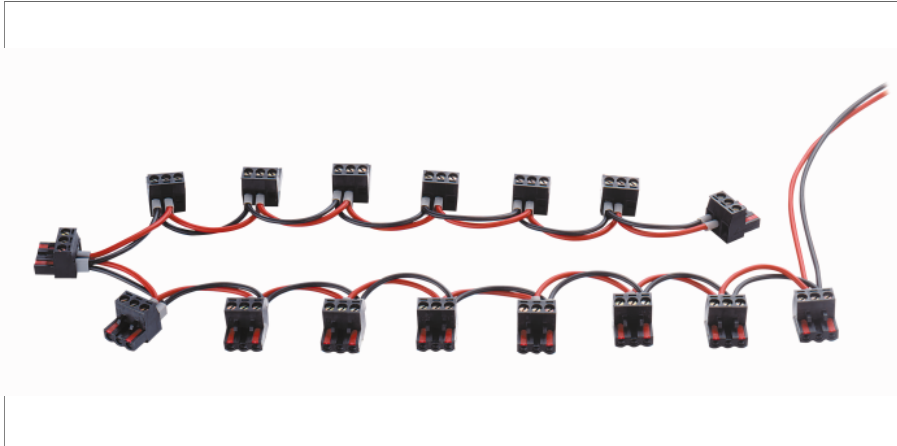

Accessories

Power Bus

PB-08/03

- Power-supply bus for 8 TURCK IM interface modules
- Screw terminals up to 2.5 mm
- Power supply of 8 modules

Type	PB-08/03
ID	6900370
Weight	98 g