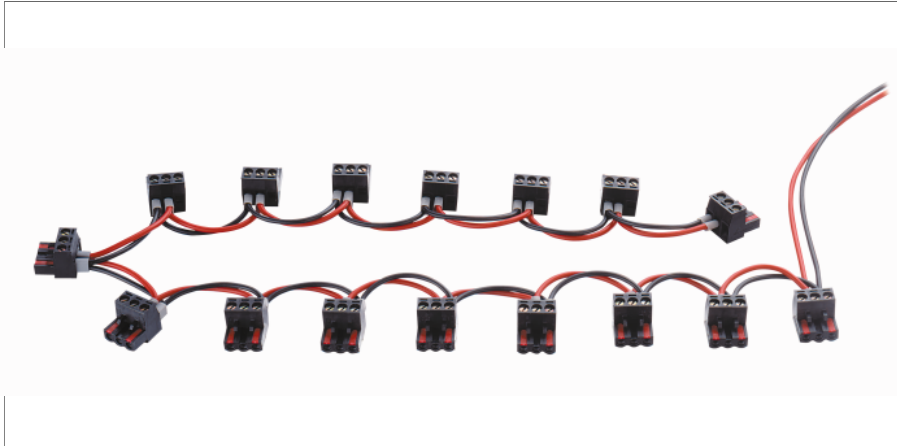

Accessories

Power Bus

PB-16/03

- Power-supply bus for 16 TURCK IM interface modules
- Screw terminals up to 2.5 mm
- Power supply of 16 modules

| | |
|--------|----------|
| Type | PB-16/03 |
| ID | 6900371 |
| Weight | 153 g |