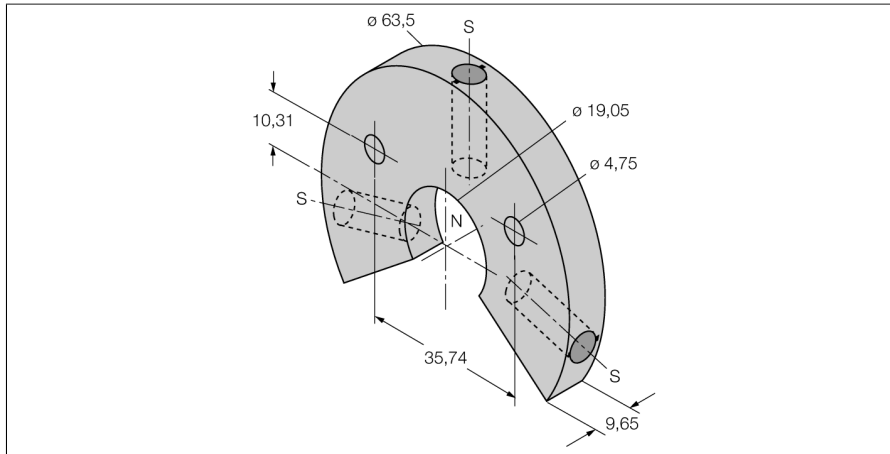

## Positioning Element

### For LTX Linear Position Sensors

#### LSPM-AL-R10

- Large ring magnet with slot
- Material: Aluminum

Type	LSPM-AL-R10
ID	6900414