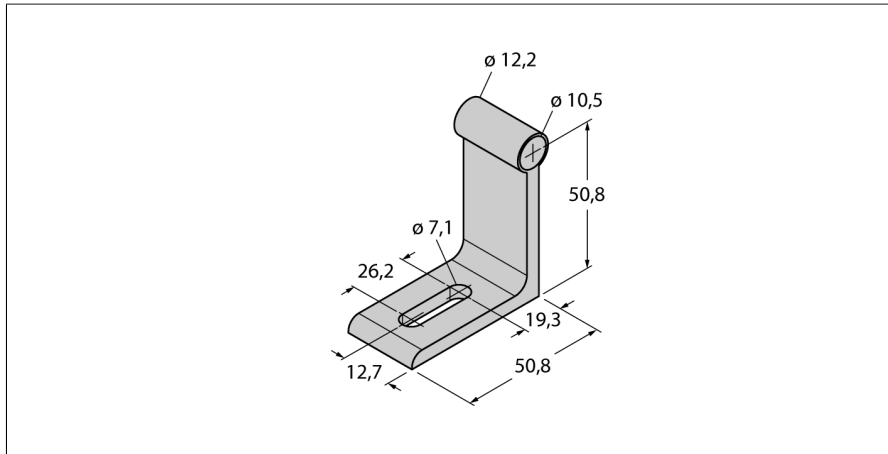

Accessories

Mounting Bracket

For LTX Linear Position Sensors

RB-R10

- Mounting bracket for rod

Type	RB-R10
ID	6900420