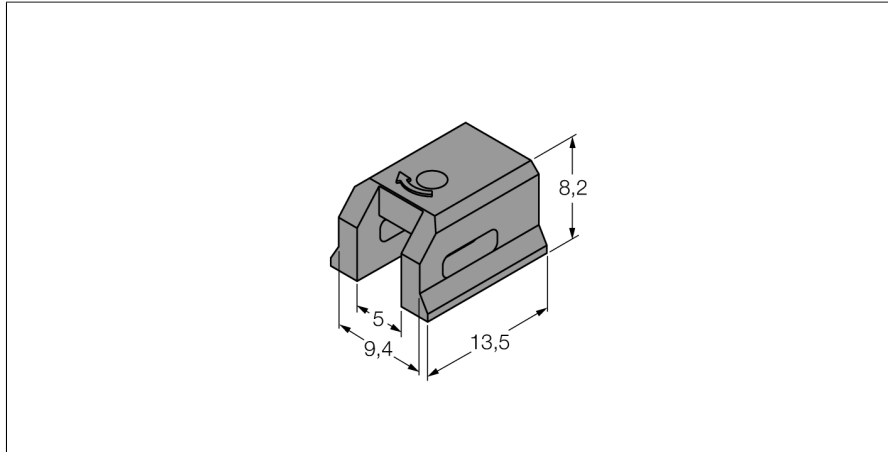

## Mounting Bracket

#### KLDT-UNT3

- Mounting on dovetail groove cylinders
- Groove width: 9.4 mm (e.g. Bosch, Joucomatic)
- Plastic: Polyphenylene sulfide (PPS)

Type	KLDT-UNT3
ID	6913352
Design	Accessories
Dimensions	13.5 x 9.4 x 8.2 mm
Housing material	Plastic
Fixing clamp for correspondent cylinder diameter	alle