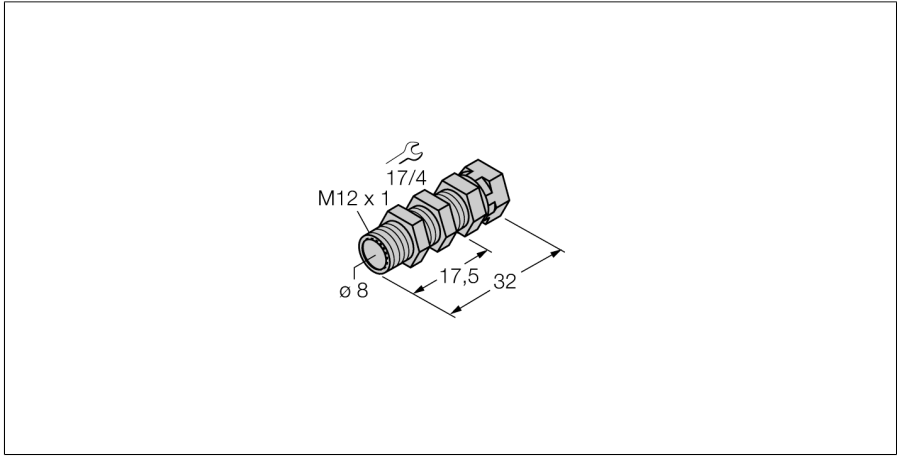

Accessories

Quick-Mount Bracket

QM-08

- Quick-mount bracket with dead-stop;
- Material: Chrome-plated brass
- Male thread M12 x 1
- Reduction of the switching distance is possible

Type	QM-08
ID	6945100
Design	Accessories for threaded barrel, M8
Dimensions	33 mm
Housing material	Metal, CuZn, Chrome-plated
Max. tightening torque of housing nut	10 Nm
Tightening torque fixing screw	1 Nm