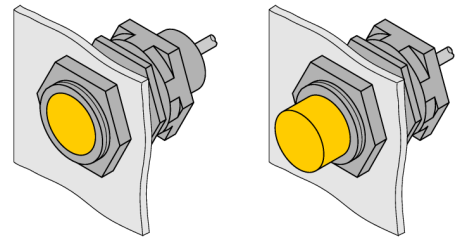

Accessories

Quick-Mount Bracket

QM-08

- Quick-mount bracket with dead-stop;
- Material: Chrome-plated brass
- Male thread M12 x 1
- Reduction of the switching distance is possible

Type	QM-08
ID	6945100
Design	Accessories for threaded barrel, M8
Dimensions	33 mm
Housing material	Metal, CuZn, Chrome-plated
Max. tightening torque of housing nut	10 Nm
Tightening torque fixing screw	1 Nm