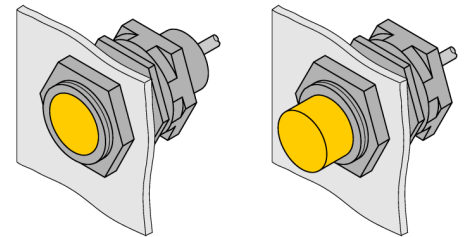

Mounting Accessories

Quick-Mount Bracket

QM-12

- Quick-mount bracket with dead-stop;
- Material: Chrome-plated brass
- Male thread M16 x 1

Type	QM-12
ID	6945101
Design	Accessories for threaded barrel, M12
Dimensions	34 mm
Housing material	Metal, CuZn, Chrome-plated
Max. tightening torque of housing nut	15 Nm
Tightening torque fixing screw	1.5 Nm