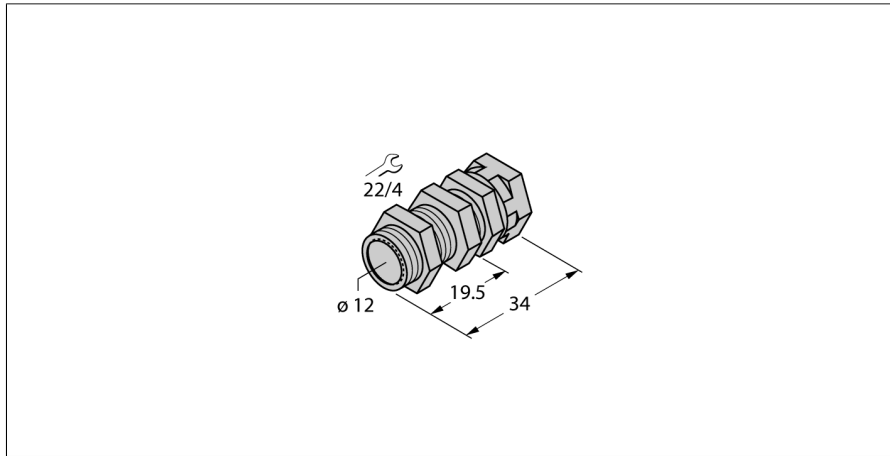

Mounting Accessories

Quick-Mount Bracket

QM-12

- Quick-mount bracket with dead-stop;
- Material: Chrome-plated brass
- Male thread M16 x 1

Type	QM-12
ID	6945101
Design	Accessories for threaded barrel, M12
Dimensions	34 mm
Housing material	Metal, CuZn, Chrome-plated
Max. tightening torque of housing nut	15 Nm
Tightening torque fixing screw	1.5 Nm