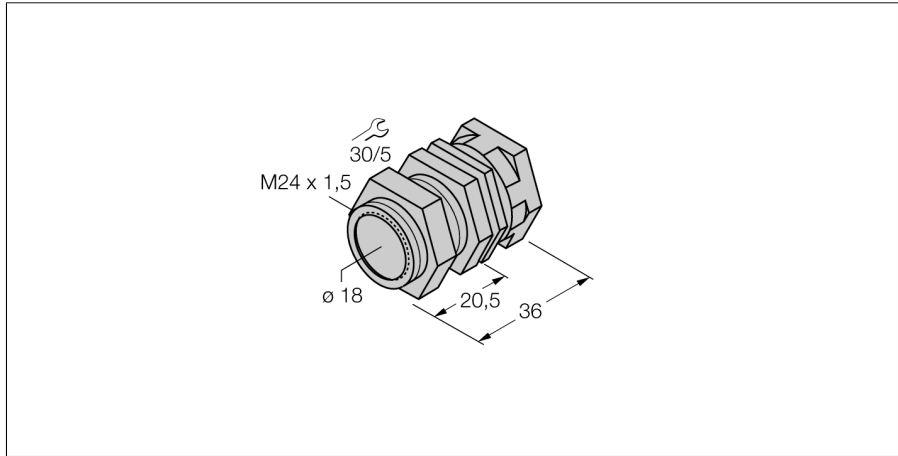

Accessories
Quick-Mount Bracket
QM-18

- Quick-mount bracket with dead-stop;
- Material: Chrome-plated brass
- External thread M24 x 1.5

Type designation	QM-18
Ident no.	6945102
Design	Accessories for threaded barrel, M18
Dimensions	34 mm
Housing material	Metal, CuZn, Chrome-plated
Max. tightening torque of housing nut	20 Nm
Tightening torque fixing screw	4 Nm