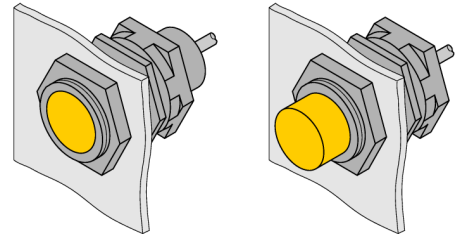

Accessories
Quick-Mount Bracket
QM-18

- Quick-mount bracket with dead-stop;
- Material: Chrome-plated brass
- External thread M24 x 1.5

Type designation	QM-18
Ident no.	6945102
Design	Accessories for threaded barrel, M18
Dimensions	34 mm
Housing material	Metal, CuZn, Chrome-plated
Max. tightening torque of housing nut	20 Nm
Tightening torque fixing screw	4 Nm