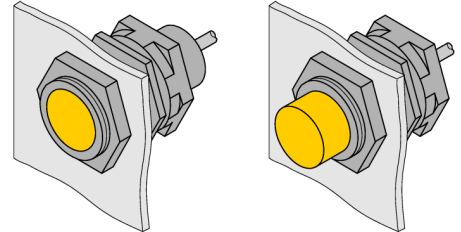

**Accessories**  
**Quick-Mount Bracket**  
**QM-30**

- Quick-mount bracket with dead-stop;
- Material: Chrome-plated brass
- Male thread M36 x 1.5

<b>Type designation</b>	QM-30
Ident no.	6945103
<b>Design</b>	Accessories for threaded barrel, M30
Dimensions	35 mm
Housing material	Metal, CuZn, Chrome-plated
Max. tightening torque of housing nut	25 Nm
Tightening torque fixing screw	15 Nm