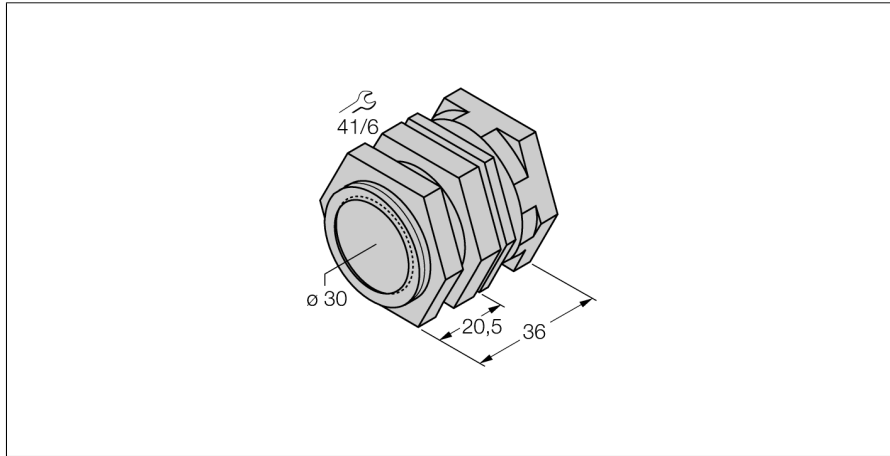

**Accessories**  
**Quick-Mount Bracket**  
**QM-30**

- Quick-mount bracket with dead-stop;
- Material: Chrome-plated brass
- Male thread M36 x 1.5

<b>Type designation</b>	QM-30
Ident no.	6945103
<b>Design</b>	Accessories for threaded barrel, M30
Dimensions	35 mm
Housing material	Metal, CuZn, Chrome-plated
Max. tightening torque of housing nut	25 Nm
Tightening torque fixing screw	15 Nm