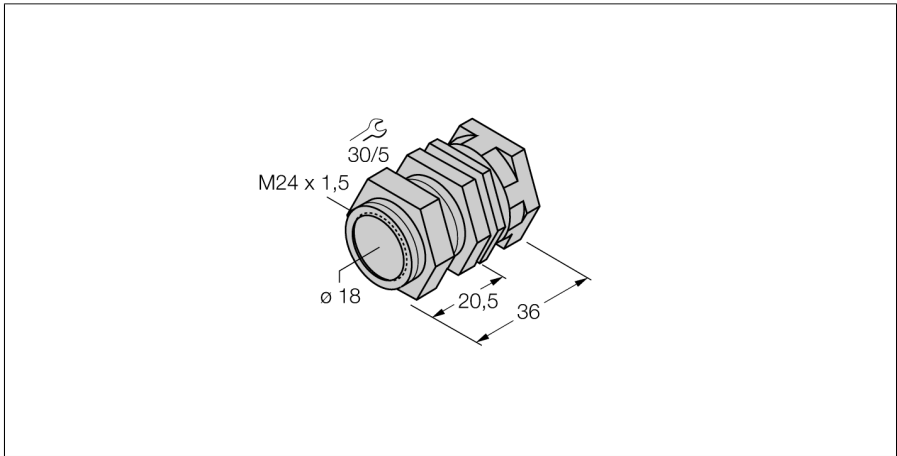

Accessories

Quick-Mount Bracket

QMT-18

- Quick-mount bracket with dead-stop;
- Material: Brass, PTFE-coated
- Male thread M24 x 1.5

Type	QMT-18
ID	6945104
Design	Accessories for threaded barrel, M18
Dimensions	34 mm
Housing material	Metal, CuZn, PTFE-coated
Max. tightening torque of housing nut	20 Nm
Tightening torque fixing screw	4 Nm