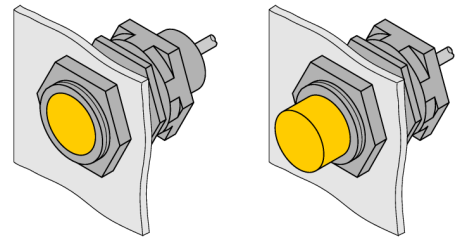

Accessories

Quick-Mount Bracket

QMT-18

- Quick-mount bracket with dead-stop;
- Material: Brass, PTFE-coated
- Male thread M24 x 1.5

Type	QMT-18
ID	6945104
Design	Accessories for threaded barrel, M18
Dimensions	34 mm
Housing material	Metal, CuZn, PTFE-coated
Max. tightening torque of housing nut	20 Nm
Tightening torque fixing screw	4 Nm