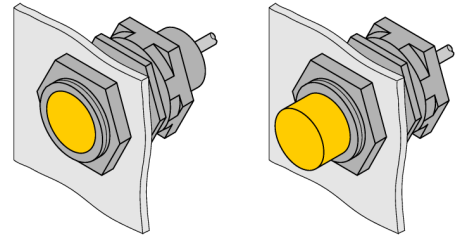

## Quick-Mount Bracket

### QMT-12

- Quick-mount bracket with dead-stop;
- Material: Brass, PTFE-coated
- Male thread M16 x 1

Type	QMT-12
ID	6945106
Design	Accessories for threaded barrel, M12
Dimensions	34 mm
Housing material	Metal, CuZn, PTFE-coated
Max. tightening torque of housing nut	15 Nm
Tightening torque fixing screw	1.5 Nm