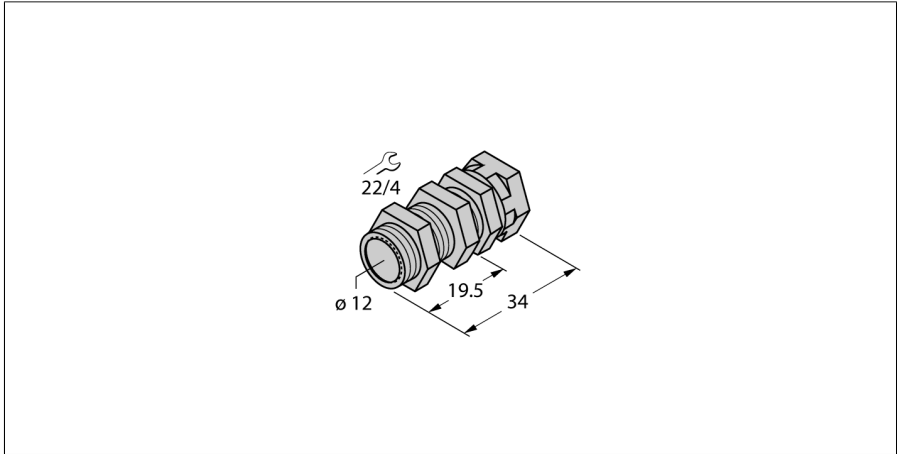

## Quick-Mount Bracket

### QMT-12

- Quick-mount bracket with dead-stop;
- Material: Brass, PTFE-coated
- Male thread M16 x 1

Type	QMT-12
ID	6945106
Design	Accessories for threaded barrel, M12
Dimensions	34 mm
Housing material	Metal, CuZn, PTFE-coated
Max. tightening torque of housing nut	15 Nm
Tightening torque fixing screw	1.5 Nm