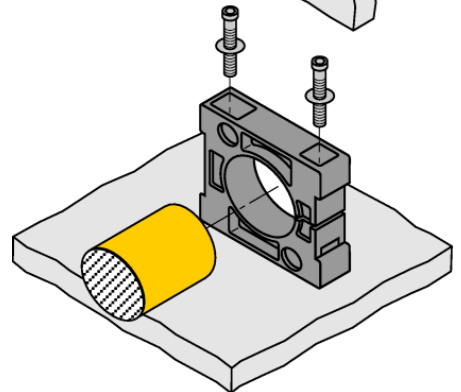

Accessories

Mounting Clamp

BS34.1

- Fixing clamp
- Plastic, PBT-GF20-V0
- Included in delivery (2 M5 screws for base mounting)

Type	BS34.1
ID	6946010
Design	Accessories for smooth barrel, 34 mm
Dimensions	58 x 56 x 16 mm
Housing material	Plastic, PBT-GF20-V0