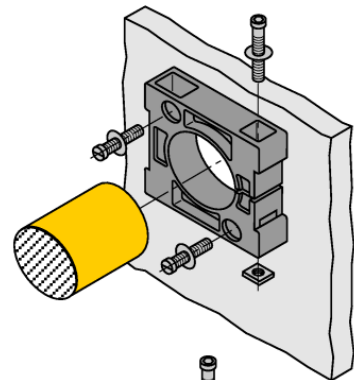

Accessories

Mounting Clamp

BS34.1

- Fixing clamp
- Plastic, PBT-GF20-V0
- Included in delivery (2 M5 screws for base mounting)

Type	BS34.1
ID	6946010
Design	Accessories for smooth barrel, 34 mm
Dimensions	58 x 56 x 16 mm
Housing material	Plastic, PBT-GF20-V0