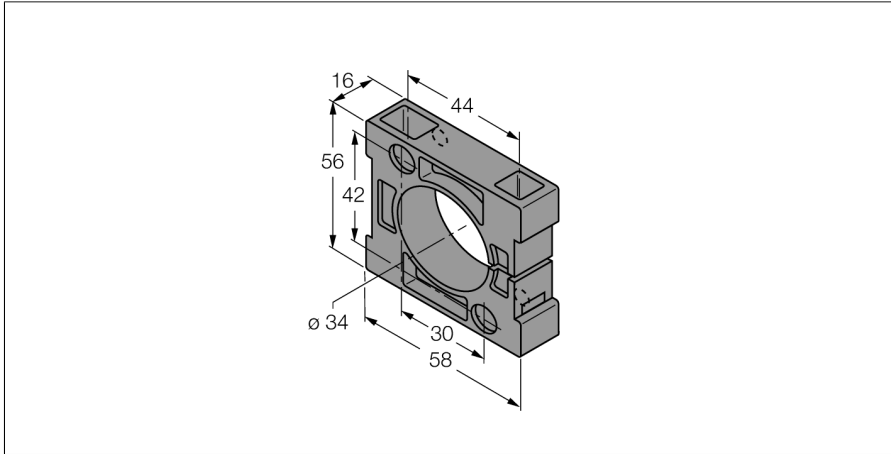

Accessories

Mounting Clamp

BS34.1

- Fixing clamp
- Plastic, PBT-GF20-V0
- Included in delivery (2 M5 screws for base mounting)

Type	BS34.1
ID	6946010
Design	Accessories for smooth barrel, 34 mm
Dimensions	58 x 56 x 16 mm
Housing material	Plastic, PBT-GF20-V0