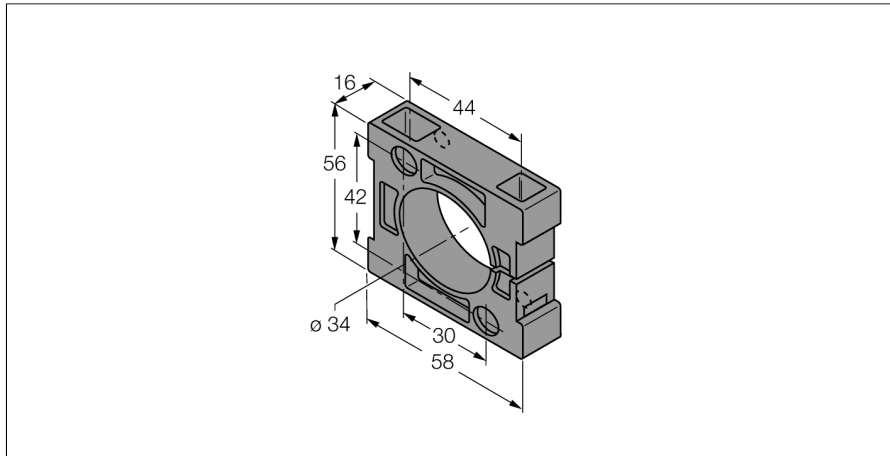

Accessories

Mounting Clamp

BS34

- Fixing clamp
- Plastic PTFE
- Included in delivery (2 M5 screws for base mounting)

Type	BS34
ID	6946300
Design	Accessories for smooth barrel, 34 mm
Dimensions	58 x 56 x 16 mm
Housing material	Plastic, PTFE