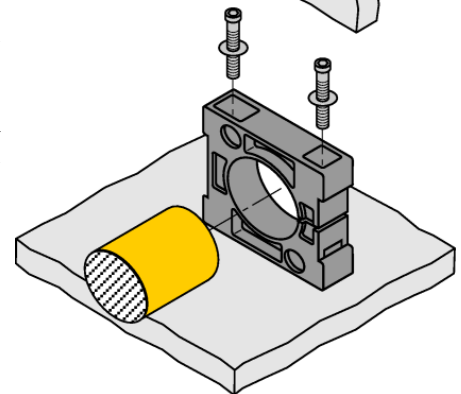

Accessories

Mounting Clamp

BS34

- Fixing clamp
- Plastic PTFE
- Included in delivery (2 M5 screws for base mounting)

Type	BS34
ID	6946300
Design	Accessories for smooth barrel, 34 mm
Dimensions	58 x 56 x 16 mm
Housing material	Plastic, PTFE