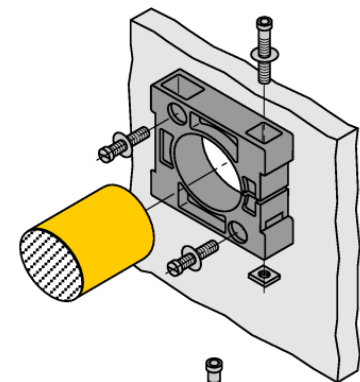

Accessories

Mounting Clamp

BS34

- Fixing clamp
- Plastic PTFE
- Included in delivery (2 M5 screws for base mounting)

Type	BS34
ID	6946300
Design	Accessories for smooth barrel, 34 mm
Dimensions	58 x 56 x 16 mm
Housing material	Plastic, PTFE