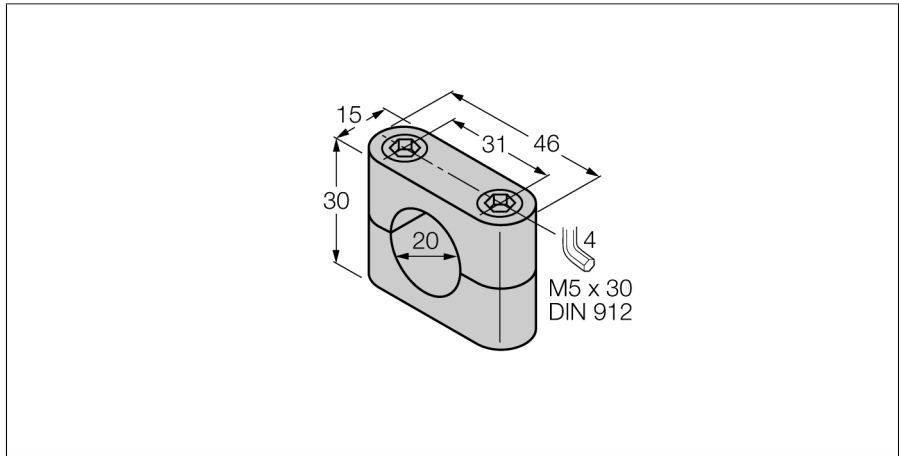

## Mounting Clamp

### BS 20

- fixing clamp
- Plastic: PBT

Type	BS 20
ID	69464

Design	Accessories for smooth barrel, 20 mm
Dimensions	15 x 46 x 30 mm
Housing material	Plastic, PBT