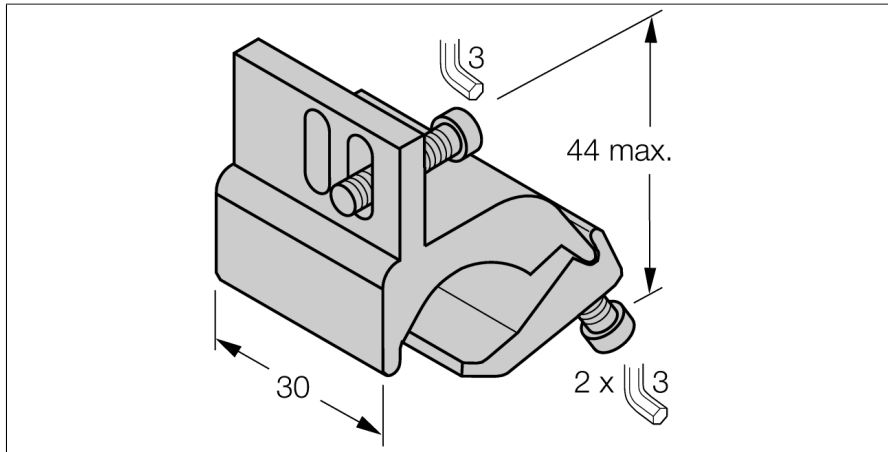

Accessories

Mounting Bracket

For Profile Cylinders

KLI6

- Mounting on profile cylinders
- Cylinder diameter: 50...100 mm
- Material: Aluminum

Type	KLI6
ID	6971805
Design	Accessories, IKE, IKT, IKM
Dimensions	44 x 30 mm
Housing material	Metal, AL
Fixing clamp for correspondent cylinder diameter	50 ... 100 mm
clamping width:	11... 19mm