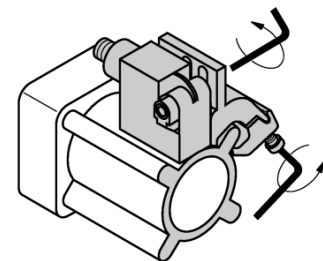

Accessories

Mounting Bracket

For Profile Cylinders

KLI6

- Mounting on profile cylinders
- Cylinder diameter: 50...100 mm
- Material: Aluminum

Type	KLI6
ID	6971805
Design	Accessories, IKE, IKT, IKM
Dimensions	44 x 30 mm
Housing material	Metal, AL
Fixing clamp for correspondent cylinder diameter	50 ... 100 mm
clamping width:	11... 19mm