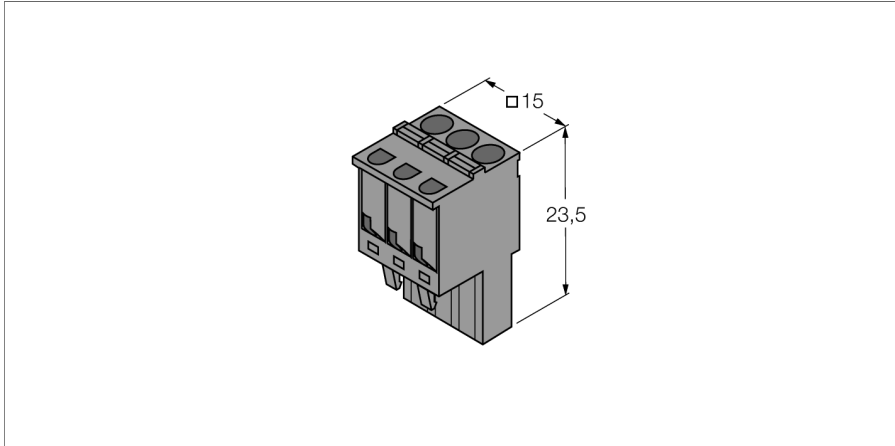

Accessories

Removable Spring-Type Terminals

IM-CC-3X2BK/2BK

- Removable cage clamp terminals for IM modules (non-Ex devices)
- 3-pin
- Quantity delivered: 4 pcs. black

Dimensions

Type	IM-CC-3X2BK/2BK
ID	7541218
Protection class	IP20
Weight	22 g