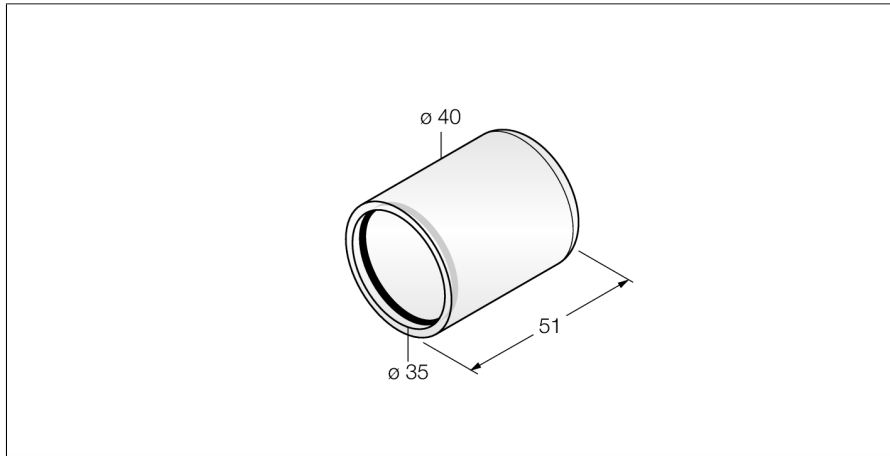

Accessories

Protective Housing

PTS-COVER

- Closure cap for PS pressure sensors and TS temperature sensors

| | |
|-------------------|-------------|
| Type | PTS-COVER |
| ID | A9350 |
| Temperature range | |
| Housing material | Plastic, PC |