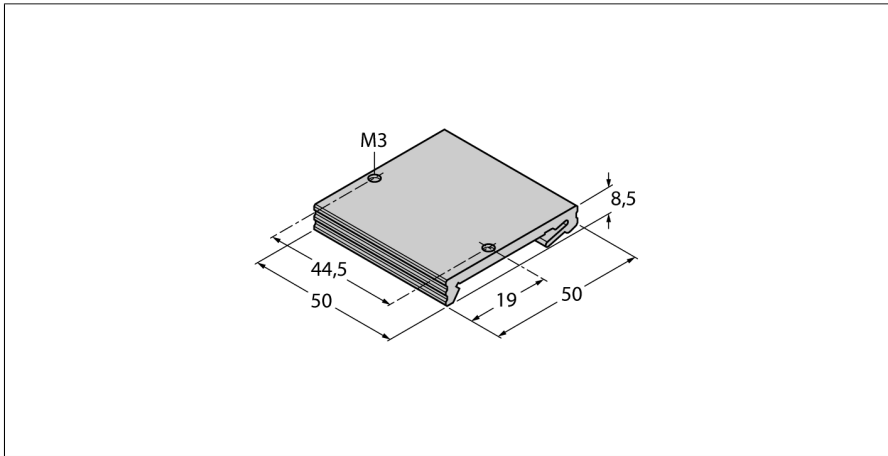

## montageadapter voor Fxx20 modules van de bouwvorm S

### FDN20-BKT-DIN

- DIN rail bracket fits small Fxx20 I/O stations
- Mounts onto standard 35 mm DIN rail
- Kit includes bracket and 2 mounting screws
- Protection class IP20

Type	FDN20-BKT-DIN
Identnr.	6931105
Afmetingen (B x L x D)	50 x 50 x 8.5 mm
Behuizingsmateriaal	Aluminium
Beschermingsgraad	IP20
Meegeleverd	bracket and 2 mounting screws