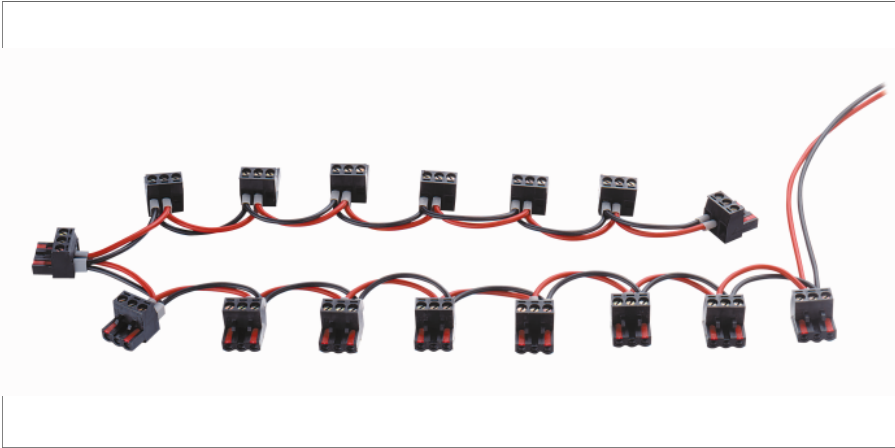

Accessories

Güç veri yolu

PB-08/03

- Power-supply bus for 8 TURCK IM interface modules
- Screw terminals up to 2.5 mm
- Power supply of 8 modules

Tip	PB-08/03
Tanit. no.	6900370
Ağırlık	98 g