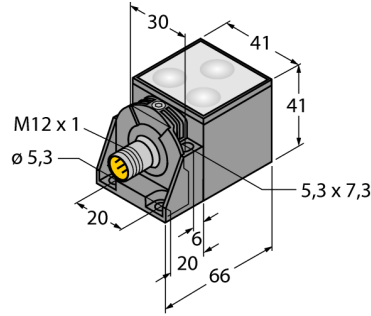

### ML-CA40P-9X3-CWW-H1141

- Cube
- Front mounting
- Housing material, die-cast aluminium
- Weight 200 g
- Resistant to coolants and lubricants
- Protection class IP67
- Operating temperature: -40...+50° C
- Number of LEDs: 3
- Diffuse illumination
- Light color, cool white
- Color temperature approx. 6300 K
- Illuminance at 1 m approx. 108 lx
- Beam angle: 120°
- Service life: > 50,000 operating hours
- LED protection through integrated thermal management
- Operating voltage: 24 VDC
- Current consumption: 150 mA at 24 V
- Power consumption: 4 W
- M12 x 1 connector
- Pin assignment: 3 = 0V, 4 = +24V
- Direct connection to PLC output

Tip	ML-CA40P-9X3-CWW-H1141
Tanit. no.	6914397
Purpose	LED makine ışığı
İşlev	alan lambası
İşık tipi	beyaz
Color temperature	6300K
Aperture angle degree	120 °
LED kullanım ömrü (L70)	50000 h
Çalışma voltajı	18...30 VDC
DC nominal çalışma akımı	≤ 150 mA
Input power	4 W
Tasarım	Dikdörtgen, CA40
Gövde malzemesi	Toz kaplama kalıp döküm alüminyum, AL
Window material	silikon, clear
Elektriksel bağlantı	Konektörler, M12 x 1
Ortam sıcaklığı	-40...+50 °C
IP Derecesi	IP67