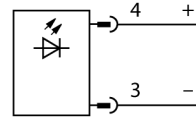

Kablo Bağlantı Şeması

İşlevsel prensip

The TURCK machine lights can be installed directly in and on machines thanks to their rugged housing. They are potted and resist cooling lubricants as well as aggressive cleaning agents. Rugged industrial M12 connectors ensure a sturdy connection. The standardized pinout allows the machine lights to be controlled directly via PLC outputs. 24 VDC supply also enables control via passive junctions and fieldbus stations. Targeted on and off switching reduces energy costs. No costs arise for further hardware. The illuminance is indicated in lux (lx). For comparison, at a distance of 1 m, the illuminance of a candle is 1 lx and the normal office/room lighting is 500 lx.

Aydınlık