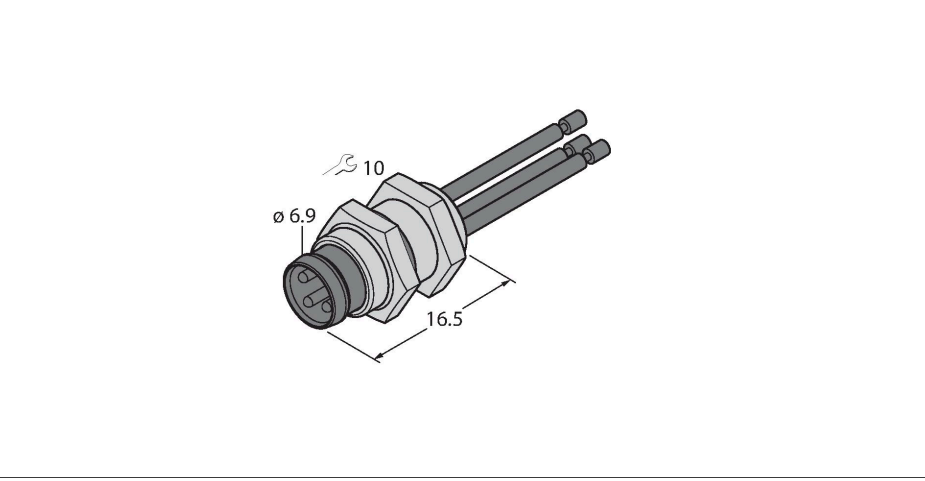

PFS4-0.2

- Bükülü Telli Erkek Flanş, Önden Montajlı

Özellikler

- robust and pre-assembled round connector
- Degree of protection IP67
- with 0.2 m litz wire
- also available with other litz wire lengths

Kontak ataması

Temel Kablo Bağlantı Şeması

Kablo Bağlantı Şeması

Teknik Veriler

Tip	PFS4-0.2
Tanit. no.	6934788
Konektör A	Erkek, Ø 8 mm, Düz
Pim sayısı	4
Kontaklar	Metal, CuZn, Altın kaplama
Contact carriers	plastik, PA, Siyah
Flange housing	metal, CuZn, Nikel kaplama
Screw-in thread seal	plastic, NBR
Screw-in thread	M8 x 0,5
Mekanik ömür	> 100 eşleşme döngüleri
Kirlilik derecesi	3
Koruma tipi	IP67, (takılı)
Cable length	0.2 m
Kablo damarı yalıtımı	PVC
Çekirdek kesit alan	4 x 0.25 mm²
Bükülü tel düzenlemesi	14 x 0.15 mm
Kablo damarı renkleri	BN, WH, BU, BK
+20°C'de elektriksel özellikler	
Nominal gerilim	30 V
Akım	4 A
Insulation resistance	≥ 10⁸ Ω
İletme direnci	≤ 5 mΩ
Mekanik ve kimyasal özellikler	
Ambient temperature range (stationary)	-30...+90 °C
Onaylar	CE