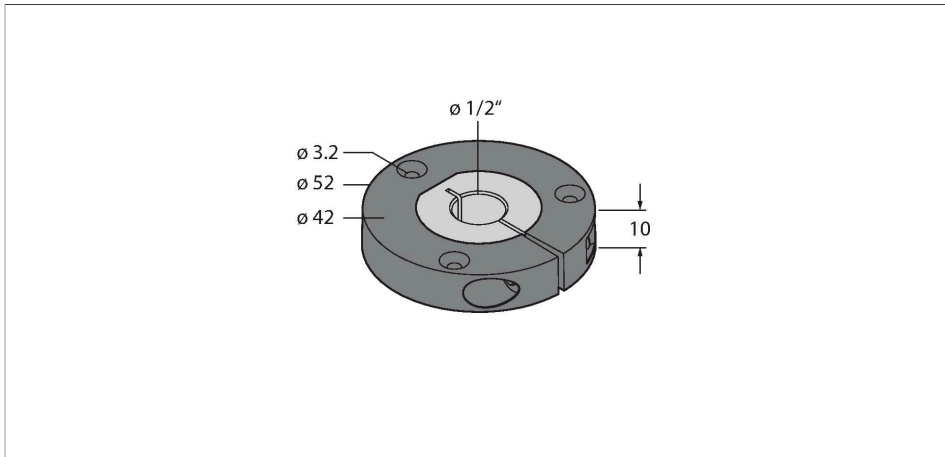

## Accessories – Positioning Element For Encoders RI-QR24

### Features

- Positioning element, for Ø 1/2" shafts

### Technical data

Type	P9-RI-QR24
ID no.	1593012
Housing material	Metal/plastic